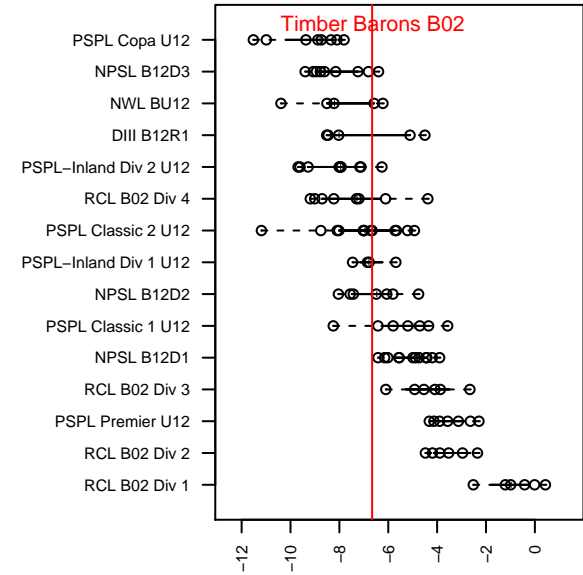

Timber Barons B02

Cowlitz Youth Soccer Association Timber Baror
 Longview, WA
 B02 total strength=486
 attack=0.39 defense=0.29
 fall league = PTT-B B02 Championship
 spr league = Spr OYS B02 Div 1
 notes= Muro 2013

alt names used:
 CYSA Timber Barons
 Timber Barons B02
 Timber Barons B02
 Timber Barons 02B
 Timber Barons Boys 02

Venues played:
 2014 Capital Cup BU12 Gold
 2014 Beaverton Cup BU12 Silver
 2014 Mt Hood Challenge U12
 2014 PTT-B B02 Championship
 2014 Spr OYS B02 Division 1

**attack and defense variance (black dot)
relative to other teams
and top 10 in region**

**attack and defense rating
relative to others at age
and all opponents in last 13 months**

Performance relative to 13 month average