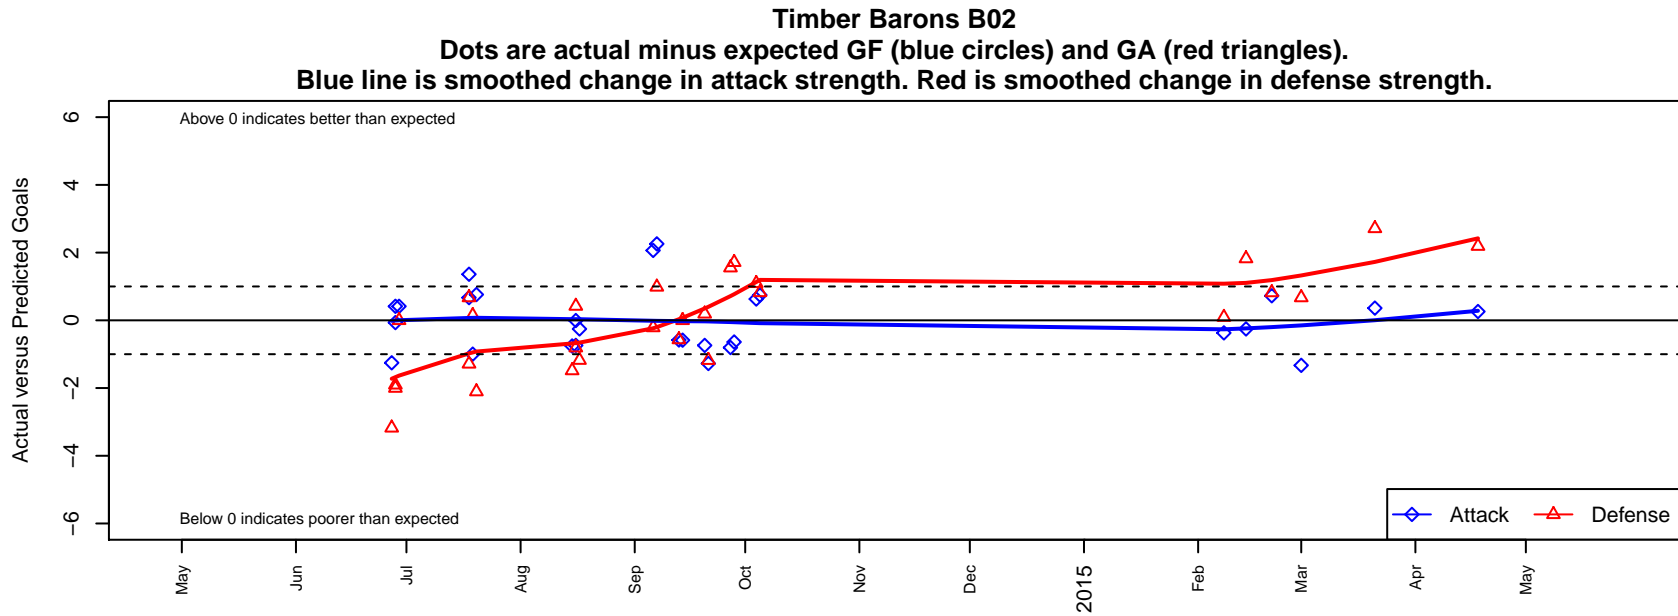

Timber Barons B02

Cowlitz Youth Soccer Association Timber Baror
 Longview, WA
 B02 total strength=486
 attack=0.39 defense=0.29
 fall league = PTT-B B02 Championship
 spr league = Spr OYS B02 Div 1
 notes= Muro 2013

**attack and defense variance (black dot)
relative to other teams
and top 10 in region**

**attack and defense rating
relative to others at age
and all opponents in last 13 months**

Performance relative to 13 month average